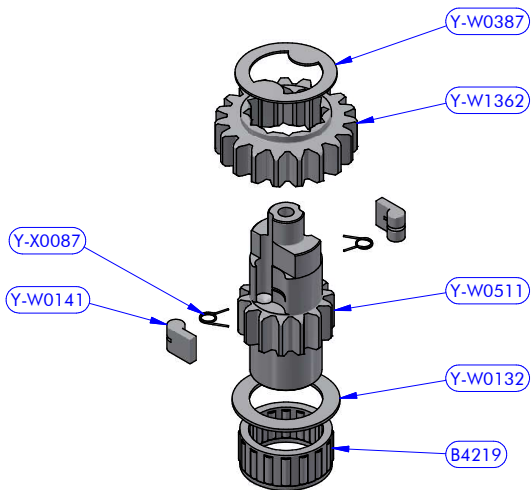

Y-WA328 - PART LIST			
CODE	DESCRIPTION	MATERIAL	Q.TY
B4219	Roller bearing	Plastic / S.Steel	1
Y-W0132	S.Steel washer	S.Steel	1
Y-W0141	Pawl	S.Steel	2
Y-W0387	S.Steel washer	S.Steel	1
Y-W0511	Lower shaft	S.Steel	1
Y-W1362	Gear "A2"	Bronze	1
Y-X0087	Torsion spring	S.Steel	2