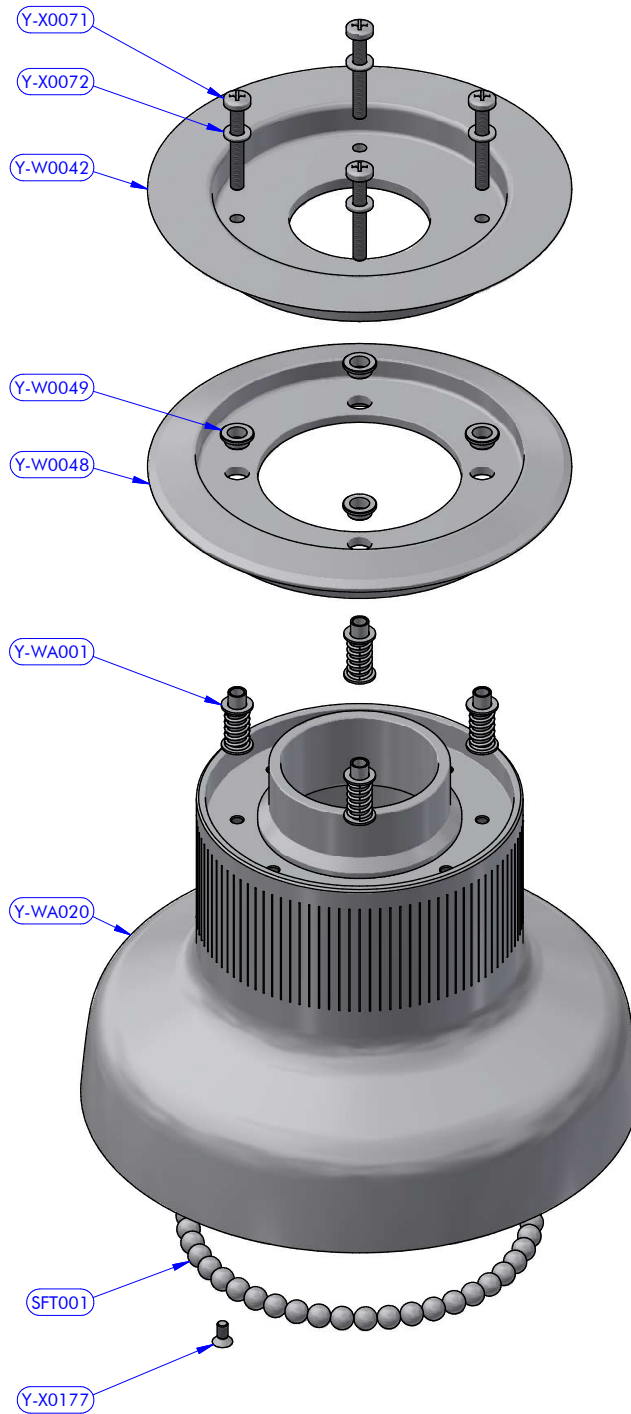

PART LIST			
CODE	DESCRIPTION	MATERIAL	Q.TY
XT66.3ALX	Winch	Various	1
Y-WA152	Hydraulic drive assy	Various	1

XT66.3ALX - PART LIST			
CODE	DESCRIPTION	MATERIAL	Q.TY
Y-W0003	Upper cap	S.Steel	1
Y-W0006	Upper ring washer	Plastic	1
Y-W0018	Stripper	Plastic	1
Y-W0143	ST plug	Plastic	5
Y-W0161	Skirt	Aluminium	1
Y-W0480	Button	Aluminium	1
Y-W0721	Opening tool	S.Steel	1
Y-W0923	Upper disk	Aluminium	1
Y-W1092	Self-tailing arm	Aluminium	1
Y-WA005	3 speed button kit	Various	1
Y-WA357	Drum	Various	1
Y-WA360	Base + Gears assy	Various	1
Y-X0055	Screw	S.Steel	1

Y-WA357 - PART LIST			
CODE	DESCRIPTION	MATERIAL	Q.TY
SFT001	Torlon ball	Torlon	46
Y-W0042	ST central disk	Aluminium	1
Y-W0048	ST lower disk	Aluminium	1
Y-W0049	ST disk bush	Plastic	4
Y-WA001	ST-spring assy	S.Steel	4
Y-WA020	Drum	Various	1
Y-X0071	Screw	S.Steel	4
Y-X0072	S.Steel washer	S.Steel	4
Y-X0177	Screw	S.Steel	1

Y-WA360 - PART LIST

CODE	DESCRIPTION	MATERIAL	Q.TY
B7035	Roller bearing	Plastic / S.Steel	1
B12837	Roller bearing	Plastic / S.Steel	1
Y-W0022	Pipe spacer	S.Steel	2
Y-W0023	Bearing track	Plastic / S.Steel	1
Y-W0506	Gear base	Aluminium	1
Y-W0514	Bearing track	Plastic / S.Steel	1
Y-W1020	Cylinder pin	S.Steel	4
Y-WA307	Base + Stem	Various	1
Y-WA309	Gears kit	Various	1
Y-WA311	Gears kit	Various	1
Y-WA326	3 speed fork lever kit	Various	1
Y-WA359	Main shaft assy	Various	1
Y-X0067	Screw	S.Steel	6
Y-X1175	Screw	S.Steel	3

Y-WA329 - PART LIST			
CODE	DESCRIPTION	MATERIAL	Q.TY
B4234	Roller bearing	Plastic / S.Steel	2
Y-W0101	Half-ring	Brass	2
Y-W0108	Pipe spacer	Plastic	1
Y-WA327	Main shaft + Tow	S.Steel / Bronze	1

Y-WA328 - PART LIST			
CODE	DESCRIPTION	MATERIAL	Q.TY
B4219	Roller bearing	Plastic / S.Steel	1
Y-W0132	S.Steel washer	S.Steel	1
Y-W0141	Pawl	S.Steel	2
Y-W0387	S.Steel washer	S.Steel	1
Y-W0511	Lower shaft	S.Steel	1
Y-W1362	Gear "A2"	Bronze	1
Y-X0087	Torsion spring	S.Steel	2