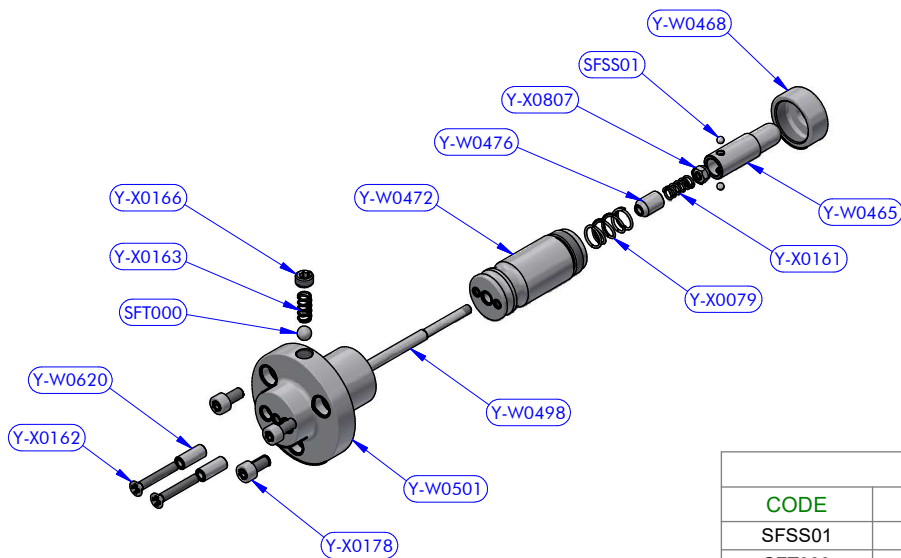

Y-WA329 - PART LIST			
CODE	DESCRIPTION	MATERIAL	Q.TY
B4234	Roller bearing	Plastic / S.Steel	2
Y-W0101	Half-ring	Brass	2
Y-W0108	Pipe spacer	Plastic	1
Y-WA327	Main shaft + Tow	S.Steel / Bronze	1

Y-WA328 - PART LIST			
CODE	DESCRIPTION	MATERIAL	Q.TY
B4219	Roller bearing	Plastic / S.Steel	1
Y-W0132	S.Steel washer	S.Steel	1
Y-W0141	Pawl	S.Steel	2
Y-W0387	S.Steel washer	S.Steel	1
Y-W0511	Lower shaft	S.Steel	1
Y-W1362	Gear "A2"	Bronze	1
Y-X0087	Torsion spring	S.Steel	2

Y-WA309 - PART LIST			
CODE	DESCRIPTION	MATERIAL	Q.TY
B2519	Roller bearing	Plastic / S.Steel	2
Y-W0032	Gear ring	S.Steel	1
Y-W0084	Gear axis	S.Steel HR	1
Y-W0127	Pipe spacer	POM-C	1
Y-W0141	Pawl	S.Steel	4
Y-W0195	Gear upper washer	Plastic	1
Y-W0199	Gear lower washer	Plastic	1
Y-W1363	Gear "B1"	Bronze	1
Y-W1364	Gear "B2"	Bronze	1
Y-X0052	Screw	S.Steel	2
Y-X0087	Torsion spring	S.Steel	4

Y-WA311 - PART LIST			
CODE	DESCRIPTION	MATERIAL	Q.TY
B2519	Roller bearing	Plastic / S.Steel	2
Y-W0032	Gear ring	S.Steel	1
Y-W0085	Gear axis	S.Steel HR	1
Y-W0127	Pipe spacer	POM-C	1
Y-W0141	Pawl	S.Steel	4
Y-W0195	Gear upper washer	Plastic	1
Y-W0199	Gear lower washer	Plastic	1
Y-W0510	Gear "D1"	Bronze	1
Y-W1365	Dual gear "D2 / D3"	Bronze	1
Y-X0052	Screw	S.Steel	2
Y-X0087	Torsion spring	S.Steel	4

Y-WA326 - PART LIST

CODE	DESCRIPTION	MATERIAL	Q.TY
Y-W0484	Fork roll pin	S.Steel	2
Y-W0485	Fork	Aluminium	1
Y-W0515	Threaded axis	S.Steel	1
Y-W0516	Fork stand	Aluminium	1
Y-W0518	Fork lever	Aluminium	1
Y-X0072	S.Steel washer	S.Steel	4
Y-X0179	Screw	S.Steel	2
Y-X0765	Screw	S.Steel	1
Y-X0892	Self-Locking nut	S.Steel	2