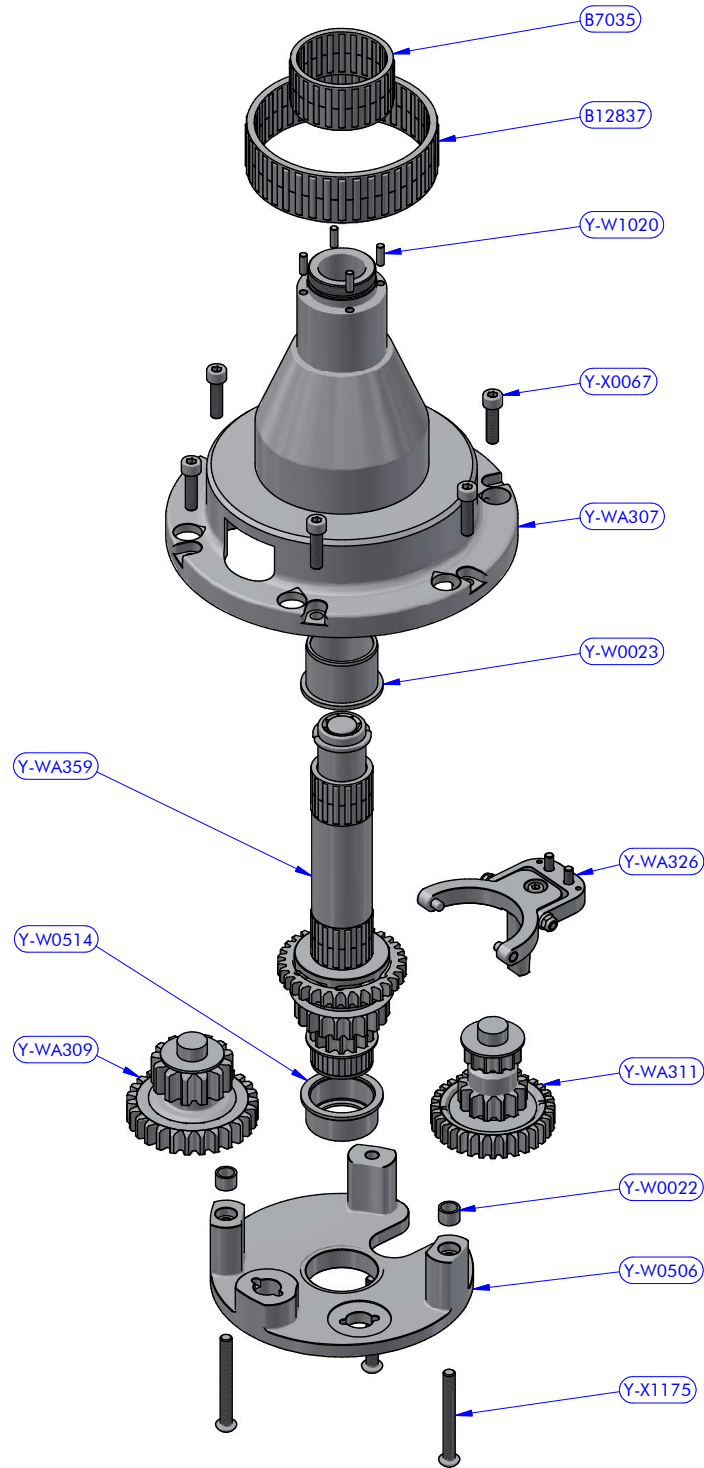

PART LIST			
CODE	DESCRIPTION	MATERIAL	Q.TY
XT66.3ALX	Winch	Various	1
Y-WA152	Hydraulic drive assy	Various	1

XT66.3ALX - PART LIST			
CODE	DESCRIPTION	MATERIAL	Q.TY
Y-W0003	Upper cap	S.Steel	1
Y-W0006	Upper ring washer	Plastic	1
Y-W0018	Stripper	Plastic	1
Y-W0143	ST plug	Plastic	5
Y-W0161	Skirt	Aluminium	1
Y-W0480	Button	Aluminium	1
Y-W0721	Opening tool	S.Steel	1
Y-W0923	Upper disk	Aluminium	1
Y-W1092	Self-tailing arm	Aluminium	1
Y-WA005	3 speed button kit	Various	1
Y-WA357	Drum	Various	1
Y-WA360	Base + Gears assy	Various	1
Y-X0055	Screw	S.Steel	1

Y-WA357 - PART LIST			
CODE	DESCRIPTION	MATERIAL	Q.TY
SFT001	Torlon ball	Torlon	46
Y-W0042	ST central disk	Aluminium	1
Y-W0048	ST lower disk	Aluminium	1
Y-W0049	ST disk bush	Plastic	4
Y-WA001	ST-spring assy	S.Steel	4
Y-WA020	Drum	Various	1
Y-X0071	Screw	S.Steel	4
Y-X0072	S.Steel washer	S.Steel	4
Y-X0177	Screw	S.Steel	1

Y-WA360 - PART LIST

CODE	DESCRIPTION	MATERIAL	Q.TY
B7035	Roller bearing	Plastic / S.Steel	1
B12837	Roller bearing	Plastic / S.Steel	1
Y-W0022	Pipe spacer	S.Steel	2
Y-W0023	Bearing track	Plastic / S.Steel	1
Y-W0506	Gear base	Aluminium	1
Y-W0514	Bearing track	Plastic / S.Steel	1
Y-W1020	Cylinder pin	S.Steel	4
Y-WA307	Base + Stem	Various	1
Y-WA309	Gears kit	Various	1
Y-WA311	Gears kit	Various	1
Y-WA326	3 speed fork lever kit	Various	1
Y-WA359	Main shaft assy	Various	1
Y-X0067	Screw	S.Steel	6
Y-X1175	Screw	S.Steel	3

Y-WA329 - PART LIST			
CODE	DESCRIPTION	MATERIAL	Q.TY
B4234	Roller bearing	Plastic / S.Steel	2
Y-W0101	Half-ring	Brass	2
Y-W0108	Pipe spacer	Plastic	1
Y-WA327	Main shaft + Tow	S.Steel / Bronze	1

Y-WA328 - PART LIST			
CODE	DESCRIPTION	MATERIAL	Q.TY
B4219	Roller bearing	Plastic / S.Steel	1
Y-W0132	S.Steel washer	S.Steel	1
Y-W0141	Pawl	S.Steel	2
Y-W0387	S.Steel washer	S.Steel	1
Y-W0511	Lower shaft	S.Steel	1
Y-W1362	Gear "A2"	Bronze	1
Y-X0087	Torsion spring	S.Steel	2