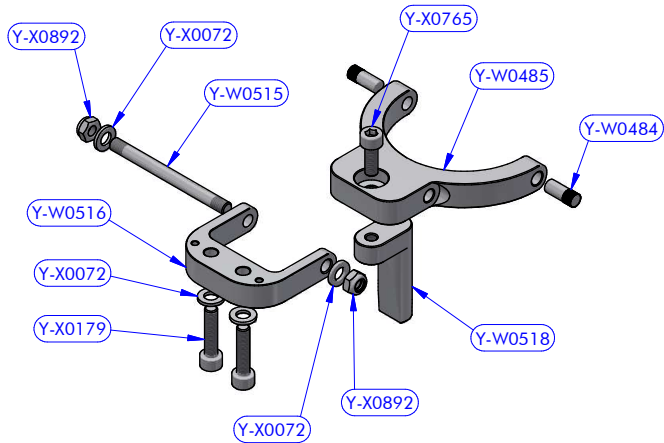

Y-WA326 - PART LIST

CODE	DESCRIPTION	MATERIAL	Q.TY
Y-W0484	Fork roll pin	S.Steel	2
Y-W0485	Fork	Aluminium	1
Y-W0515	Threaded axis	S.Steel	1
Y-W0516	Fork stand	Aluminium	1
Y-W0518	Fork lever	Aluminium	1
Y-X0072	S.Steel washer	S.Steel	4
Y-X0179	Screw	S.Steel	2
Y-X0765	Screw	S.Steel	1
Y-X0892	Self-Locking nut	S.Steel	2