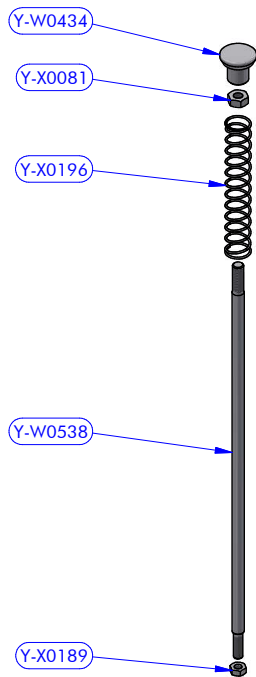

Y-WA358 - PART LIST			
CODE	DESCRIPTION	MATERIAL	Q.TY
Y-W0434	Disengagement rod head	S.Steel	1
Y-W0538	Disengagement rod	S.Steel	1
Y-X0081	Standard nut	S.Steel	1
Y-X0189	Standard nut	S.Steel	1
Y-X0196	Compression spring	S.Steel	1