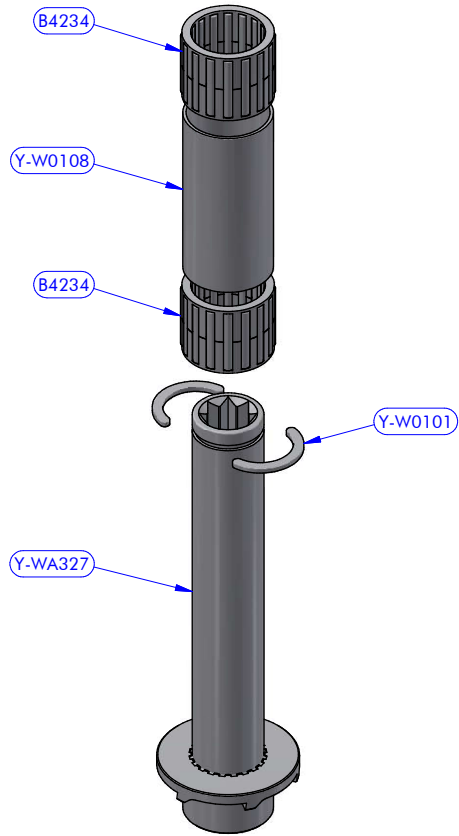

PART LIST			
CODE	DESCRIPTION	MATERIAL	Q.TY
XT66.3ALX	Winch	Various	1
Y-WA152	Hydraulic drive assy	Various	1

XT66.3ALX - PART LIST			
CODE	DESCRIPTION	MATERIAL	Q.TY
Y-W0003	Upper cap	S.Steel	1
Y-W0006	Upper ring washer	Plastic	1
Y-W0018	Stripper	Plastic	1
Y-W0143	ST plug	Plastic	5
Y-W0161	Skirt	Aluminium	1
Y-W0480	Button	Aluminium	1
Y-W0721	Opening tool	S.Steel	1
Y-W0923	Upper disk	Aluminium	1
Y-W1092	Self-tailing arm	Aluminium	1
Y-WA005	3 speed button kit	Various	1
Y-WA357	Drum	Various	1
Y-WA360	Base + Gears assy	Various	1
Y-X0055	Screw	S.Steel	1

Y-WA357 - PART LIST			
CODE	DESCRIPTION	MATERIAL	Q.TY
SFT001	Torlon ball	Torlon	46
Y-W0042	ST central disk	Aluminium	1
Y-W0048	ST lower disk	Aluminium	1
Y-W0049	ST disk bush	Plastic	4
Y-WA001	ST-spring assy	S.Steel	4
Y-WA020	Drum	Various	1
Y-X0071	Screw	S.Steel	4
Y-X0072	S.Steel washer	S.Steel	4
Y-X0177	Screw	S.Steel	1

Y-WA360 - PART LIST

CODE	DESCRIPTION	MATERIAL	Q.TY
B7035	Roller bearing	Plastic / S.Steel	1
B12837	Roller bearing	Plastic / S.Steel	1
Y-W0022	Pipe spacer	S.Steel	2
Y-W0023	Bearing track	Plastic / S.Steel	1
Y-W0506	Gear base	Aluminium	1
Y-W0514	Bearing track	Plastic / S.Steel	1
Y-W1020	Cylinder pin	S.Steel	4
Y-WA307	Base + Stem	Various	1
Y-WA309	Gears kit	Various	1
Y-WA311	Gears kit	Various	1
Y-WA326	3 speed fork lever kit	Various	1
Y-WA359	Main shaft assy	Various	1
Y-X0067	Screw	S.Steel	6
Y-X1175	Screw	S.Steel	3

Y-WA359 - PART LIST			
CODE	DESCRIPTION	MATERIAL	Q.TY
Y-W0519	Gear "A3"	Bronze	1
Y-WA328	Main shaft assy	Various	1
Y-WA329	Main shaft assy	Various	1
Y-WA358	Disengagement rod kit	S.Steel	1

Y-WA358 - PART LIST			
CODE	DESCRIPTION	MATERIAL	Q.TY
Y-W0434	Disengagement rod head	S.Steel	1
Y-W0538	Disengagement rod	S.Steel	1
Y-X0081	Standard nut	S.Steel	1
Y-X0189	Standard nut	S.Steel	1
Y-X0196	Compression spring	S.Steel	1