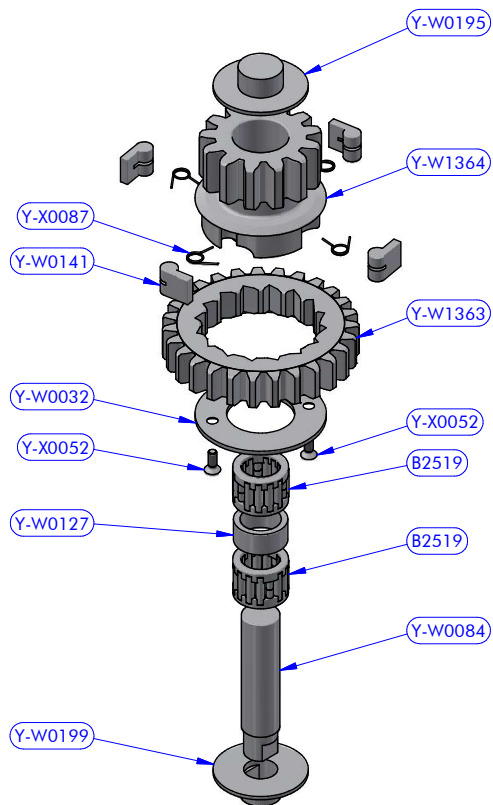

Y-WA357 - PART LIST			
CODE	DESCRIPTION	MATERIAL	Q.TY
SFT001	Torlon ball	Torlon	46
Y-W0042	ST central disk	Aluminium	1
Y-W0048	ST lower disk	Aluminium	1
Y-W0049	ST disk bush	Plastic	4
Y-WA001	ST-spring assy	S.Steel	4
Y-WA020	Drum	Various	1
Y-X0071	Screw	S.Steel	4
Y-X0072	S.Steel washer	S.Steel	4
Y-X0177	Screw	S.Steel	1

Y-WA360 - PART LIST

CODE	DESCRIPTION	MATERIAL	Q.TY
B7035	Roller bearing	Plastic / S.Steel	1
B12837	Roller bearing	Plastic / S.Steel	1
Y-W0022	Pipe spacer	S.Steel	2
Y-W0023	Bearing track	Plastic / S.Steel	1
Y-W0506	Gear base	Aluminium	1
Y-W0514	Bearing track	Plastic / S.Steel	1
Y-W1020	Cylinder pin	S.Steel	4
Y-WA307	Base + Stem	Various	1
Y-WA309	Gears kit	Various	1
Y-WA311	Gears kit	Various	1
Y-WA326	3 speed fork lever kit	Various	1
Y-WA359	Main shaft assy	Various	1
Y-X0067	Screw	S.Steel	6
Y-X1175	Screw	S.Steel	3

Y-WA359 - PART LIST			
CODE	DESCRIPTION	MATERIAL	Q.TY
Y-W0519	Gear "A3"	Bronze	1
Y-WA328	Main shaft assy	Various	1
Y-WA329	Main shaft assy	Various	1
Y-WA358	Disengagement rod kit	S.Steel	1

Y-WA358 - PART LIST			
CODE	DESCRIPTION	MATERIAL	Q.TY
Y-W0434	Disengagement rod head	S.Steel	1
Y-W0538	Disengagement rod	S.Steel	1
Y-X0081	Standard nut	S.Steel	1
Y-X0189	Standard nut	S.Steel	1
Y-X0196	Compression spring	S.Steel	1

Y-WA329 - PART LIST			
CODE	DESCRIPTION	MATERIAL	Q.TY
B4234	Roller bearing	Plastic / S.Steel	2
Y-W0101	Half-ring	Brass	2
Y-W0108	Pipe spacer	Plastic	1
Y-WA327	Main shaft + Tow	S.Steel / Bronze	1

Y-WA328 - PART LIST			
CODE	DESCRIPTION	MATERIAL	Q.TY
B4219	Roller bearing	Plastic / S.Steel	1
Y-W0132	S.Steel washer	S.Steel	1
Y-W0141	Pawl	S.Steel	2
Y-W0387	S.Steel washer	S.Steel	1
Y-W0511	Lower shaft	S.Steel	1
Y-W1362	Gear "A2"	Bronze	1
Y-X0087	Torsion spring	S.Steel	2