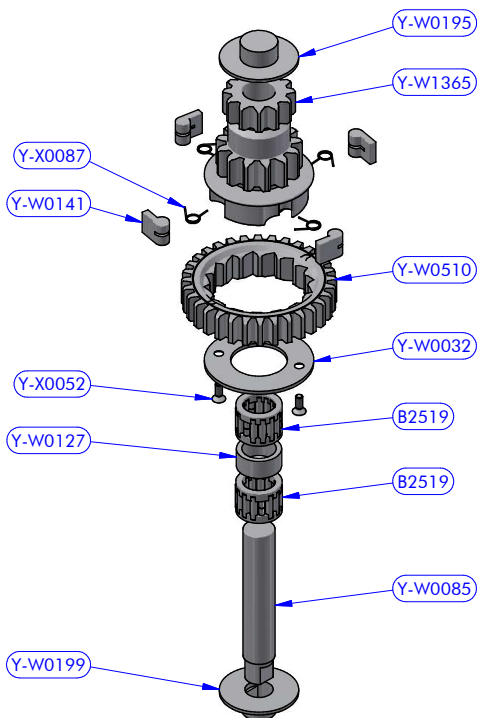

Y-WA311 - PART LIST			
CODE	DESCRIPTION	MATERIAL	Q.TY
B2519	Roller bearing	Plastic / S.Steel	2
Y-W0032	Gear ring	S.Steel	1
Y-W0085	Gear axis	S.Steel HR	1
Y-W0127	Pipe spacer	POM-C	1
Y-W0141	Pawl	S.Steel	4
Y-W0195	Gear upper washer	Plastic	1
Y-W0199	Gear lower washer	Plastic	1
Y-W0510	Gear "D1"	Bronze	1
Y-W1365	Dual gear "D2 / D3"	Bronze	1
Y-X0052	Screw	S.Steel	2
Y-X0087	Torsion spring	S.Steel	4