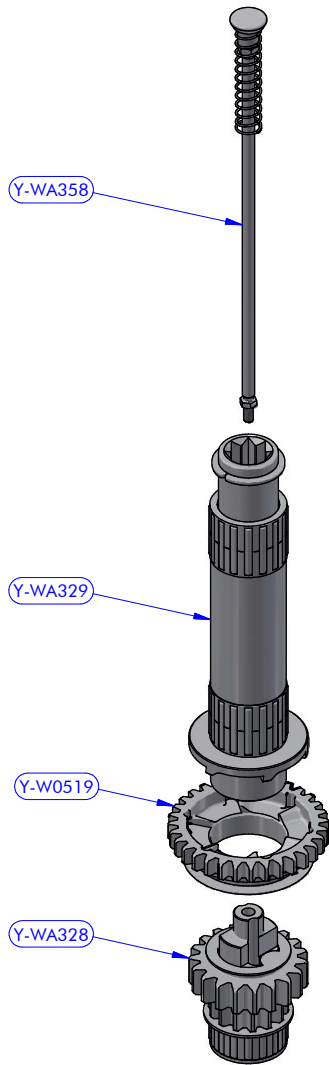

PART LIST			
CODE	DESCRIPTION	MATERIAL	Q.TY
XT66.3ALX	Winch	Various	1
Y-WA152	Hydraulic drive assy	Various	1

XT66.3ALX - PART LIST			
CODE	DESCRIPTION	MATERIAL	Q.TY
Y-W0003	Upper cap	S.Steel	1
Y-W0006	Upper ring washer	Plastic	1
Y-W0018	Stripper	Plastic	1
Y-W0143	ST plug	Plastic	5
Y-W0161	Skirt	Aluminium	1
Y-W0480	Button	Aluminium	1
Y-W0721	Opening tool	S.Steel	1
Y-W0923	Upper disk	Aluminium	1
Y-W1092	Self-tailing arm	Aluminium	1
Y-WA005	3 speed button kit	Various	1
Y-WA357	Drum	Various	1
Y-WA360	Base + Gears assy	Various	1
Y-X0055	Screw	S.Steel	1

Y-WA357 - PART LIST			
CODE	DESCRIPTION	MATERIAL	Q.TY
SFT001	Torlon ball	Torlon	46
Y-W0042	ST central disk	Aluminium	1
Y-W0048	ST lower disk	Aluminium	1
Y-W0049	ST disk bush	Plastic	4
Y-WA001	ST-spring assy	S.Steel	4
Y-WA020	Drum	Various	1
Y-X0071	Screw	S.Steel	4
Y-X0072	S.Steel washer	S.Steel	4
Y-X0177	Screw	S.Steel	1

Y-WA360 - PART LIST

CODE	DESCRIPTION	MATERIAL	Q.TY
B7035	Roller bearing	Plastic / S.Steel	1
B12837	Roller bearing	Plastic / S.Steel	1
Y-W0022	Pipe spacer	S.Steel	2
Y-W0023	Bearing track	Plastic / S.Steel	1
Y-W0506	Gear base	Aluminium	1
Y-W0514	Bearing track	Plastic / S.Steel	1
Y-W1020	Cylinder pin	S.Steel	4
Y-WA307	Base + Stem	Various	1
Y-WA309	Gears kit	Various	1
Y-WA311	Gears kit	Various	1
Y-WA326	3 speed fork lever kit	Various	1
Y-WA359	Main shaft assy	Various	1
Y-X0067	Screw	S.Steel	6
Y-X1175	Screw	S.Steel	3

Y-WA329 - PART LIST			
CODE	DESCRIPTION	MATERIAL	Q.TY
B4234	Roller bearing	Plastic / S.Steel	2
Y-W0101	Half-ring	Brass	2
Y-W0108	Pipe spacer	Plastic	1
Y-WA327	Main shaft + Tow	S.Steel / Bronze	1

Y-WA328 - PART LIST			
CODE	DESCRIPTION	MATERIAL	Q.TY
B4219	Roller bearing	Plastic / S.Steel	1
Y-W0132	S.Steel washer	S.Steel	1
Y-W0141	Pawl	S.Steel	2
Y-W0387	S.Steel washer	S.Steel	1
Y-W0511	Lower shaft	S.Steel	1
Y-W1362	Gear "A2"	Bronze	1
Y-X0087	Torsion spring	S.Steel	2