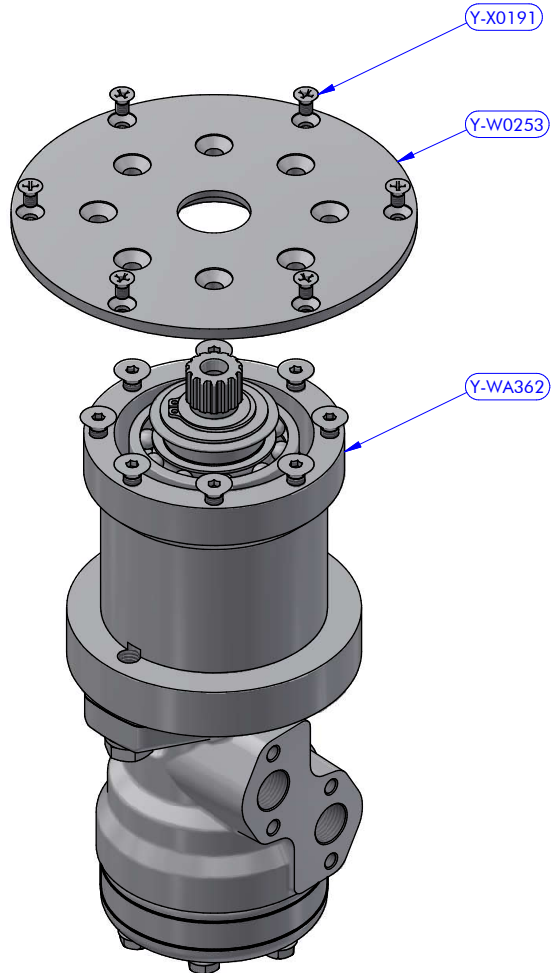

Y-WA329 - PART LIST			
CODE	DESCRIPTION	MATERIAL	Q.TY
B4234	Roller bearing	Plastic / S.Steel	2
Y-W0101	Half-ring	Brass	2
Y-W0108	Pipe spacer	Plastic	1
Y-WA327	Main shaft + Tow	S.Steel / Bronze	1

Y-WA328 - PART LIST			
CODE	DESCRIPTION	MATERIAL	Q.TY
B4219	Roller bearing	Plastic / S.Steel	1
Y-W0132	S.Steel washer	S.Steel	1
Y-W0141	Pawl	S.Steel	2
Y-W0387	S.Steel washer	S.Steel	1
Y-W0511	Lower shaft	S.Steel	1
Y-W1362	Gear "A2"	Bronze	1
Y-X0087	Torsion spring	S.Steel	2

Y-WA311 - PART LIST			
CODE	DESCRIPTION	MATERIAL	Q.TY
B2519	Roller bearing	Plastic / S.Steel	2
Y-W0032	Gear ring	S.Steel	1
Y-W0085	Gear axis	S.Steel HR	1
Y-W0127	Pipe spacer	POM-C	1
Y-W0141	Pawl	S.Steel	4
Y-W0195	Gear upper washer	Plastic	1
Y-W0199	Gear lower washer	Plastic	1
Y-W0510	Gear "D1"	Bronze	1
Y-W1365	Dual gear "D2 / D3"	Bronze	1
Y-X0052	Screw	S.Steel	2
Y-X0087	Torsion spring	S.Steel	4

Y-WA326 - PART LIST

CODE	DESCRIPTION	MATERIAL	Q.TY
Y-W0484	Fork roll pin	S.Steel	2
Y-W0485	Fork	Aluminium	1
Y-W0515	Threaded axis	S.Steel	1
Y-W0516	Fork stand	Aluminium	1
Y-W0518	Fork lever	Aluminium	1
Y-X0072	S.Steel washer	S.Steel	4
Y-X0179	Screw	S.Steel	2
Y-X0765	Screw	S.Steel	1
Y-X0892	Self-Locking nut	S.Steel	2

Y-WA005 - PART LIST

CODE	DESCRIPTION	MATERIAL	Q.TY
SFSS01	S.Steel ball	S.Steel	2
SFT000	Torlon ball	Torlon	1
Y-W0465	Button tip	S.Steel	1
Y-W0468	Sliding cylinder cap	S.Steel	1
Y-W0472	Sliding cylinder	S.Steel	1
Y-W0476	Button slider	S.Steel	1
Y-W0498	Button rod	S.Steel	1
Y-W0501	Button support	Aluminium	1
Y-W0620	Pipe spacer	S.Steel	2
Y-X0079	Compression spring	S.Steel	1
Y-X0161	Compression spring	S.Steel	1
Y-X0162	Screw	S.Steel	2
Y-X0163	Compression spring	S.Steel	1
Y-X0166	Flat point set screw	S.Steel	1
Y-X0178	Screw	S.Steel	3
Y-X0807	Self-Locking nut	S.Steel	1