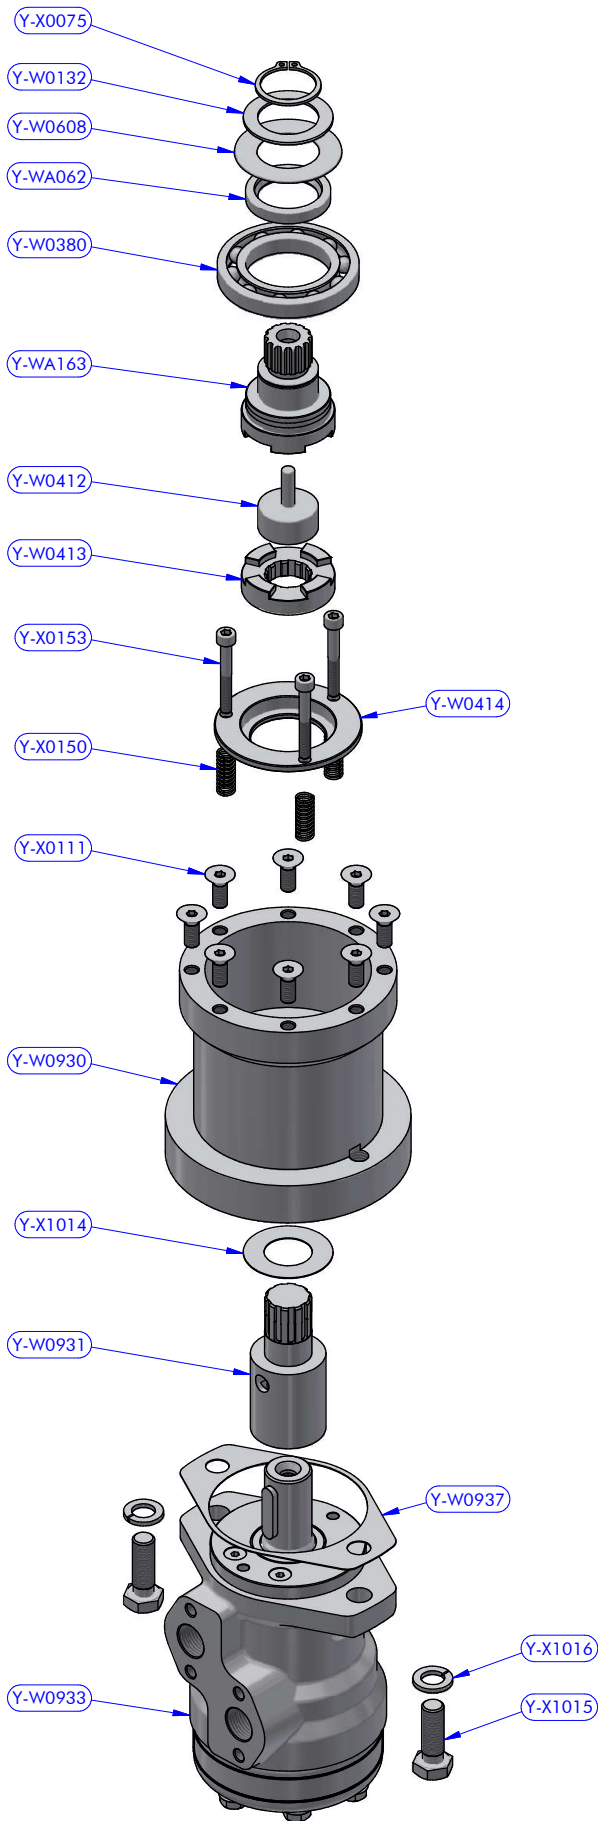

Y-WA362 - PART LIST

CODE	DESCRIPTION	MATERIAL	Q.TY
Y-W0132	S.Steel washer	S.Steel	1
Y-W0380	Ball bearing	S.Steel	1
Y-W0412	Disengagement	Bronze	1
Y-W0413	Lower coupling	S.Steel	1
Y-W0414	Thrust ring	Bronze	1
Y-W0608	Resin washer	Resin	1
Y-W0930	Disengagement box	Aluminium	1
Y-W0931	Gearbox socket	Bronze	1
Y-W0933	Hydraulic motor	Alu + S.Steel	1
Y-W0937	Motor gasket	Tufnol	1
Y-WA062	Packing ring	Rubber	1
Y-WA163	Upper coupling	Various	1
Y-X0075	Stop ring	S.Steel	1
Y-X0111	Screw	S.Steel	8
Y-X0150	Compression spring	S.Steel	3
Y-X0153	Screw	S.Steel	3
Y-X1014	C.F. washer	Tufnol	1
Y-X1015	Screw	S.Steel	2
Y-X1016	S.Steel washer	S.Steel	2