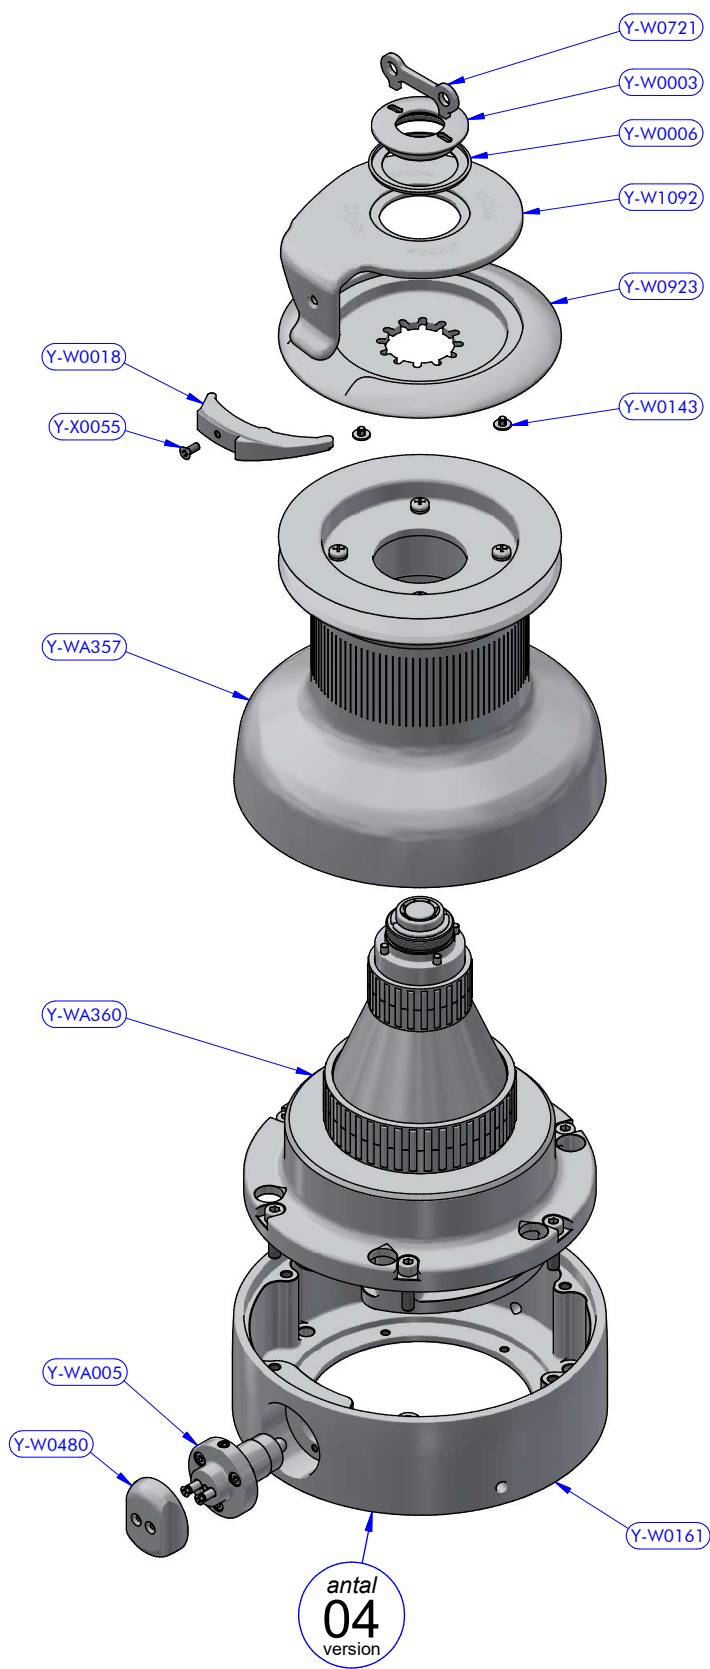

PART LIST			
CODE	DESCRIPTION	MATERIAL	Q.TY
XT66.3ALX	Winch	Various	1
Y-WA152	Hydraulic drive assy	Various	1

XT66.3ALX - PART LIST			
CODE	DESCRIPTION	MATERIAL	Q.TY
Y-W0003	Upper cap	S.Steel	1
Y-W0006	Upper ring washer	Plastic	1
Y-W0018	Stripper	Plastic	1
Y-W0143	ST plug	Plastic	5
Y-W0161	Skirt	Aluminium	1
Y-W0480	Button	Aluminium	1
Y-W0721	Opening tool	S.Steel	1
Y-W0923	Upper disk	Aluminium	1
Y-W1092	Self-tailing arm	Aluminium	1
Y-WA005	3 speed button kit	Various	1
Y-WA357	Drum	Various	1
Y-WA360	Base + Gears assy	Various	1
Y-X0055	Screw	S.Steel	1

Y-WA357 - PART LIST			
CODE	DESCRIPTION	MATERIAL	Q.TY
SFT001	Torlon ball	Torlon	46
Y-W0042	ST central disk	Aluminium	1
Y-W0048	ST lower disk	Aluminium	1
Y-W0049	ST disk bush	Plastic	4
Y-WA001	ST-spring assy	S.Steel	4
Y-WA020	Drum	Various	1
Y-X0071	Screw	S.Steel	4
Y-X0072	S.Steel washer	S.Steel	4
Y-X0177	Screw	S.Steel	1

Y-WA360 - PART LIST

CODE	DESCRIPTION	MATERIAL	Q.TY
B7035	Roller bearing	Plastic / S.Steel	1
B12837	Roller bearing	Plastic / S.Steel	1
Y-W0022	Pipe spacer	S.Steel	2
Y-W0023	Bearing track	Plastic / S.Steel	1
Y-W0506	Gear base	Aluminium	1
Y-W0514	Bearing track	Plastic / S.Steel	1
Y-W1020	Cylinder pin	S.Steel	4
Y-WA307	Base + Stem	Various	1
Y-WA309	Gears kit	Various	1
Y-WA311	Gears kit	Various	1
Y-WA326	3 speed fork lever kit	Various	1
Y-WA359	Main shaft assy	Various	1
Y-X0067	Screw	S.Steel	6
Y-X1175	Screw	S.Steel	3

Y-WA329 - PART LIST			
CODE	DESCRIPTION	MATERIAL	Q.TY
B4234	Roller bearing	Plastic / S.Steel	2
Y-W0101	Half-ring	Brass	2
Y-W0108	Pipe spacer	Plastic	1
Y-WA327	Main shaft + Tow	S.Steel / Bronze	1

Y-WA328 - PART LIST			
CODE	DESCRIPTION	MATERIAL	Q.TY
B4219	Roller bearing	Plastic / S.Steel	1
Y-W0132	S.Steel washer	S.Steel	1
Y-W0141	Pawl	S.Steel	2
Y-W0387	S.Steel washer	S.Steel	1
Y-W0511	Lower shaft	S.Steel	1
Y-W1362	Gear "A2"	Bronze	1
Y-X0087	Torsion spring	S.Steel	2